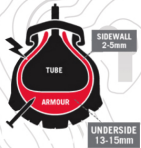

TANNUS ARMOUR

Virtually Eliminates Flats

Tannus Armour wraps around your tube. With up to 15mm of protection, sharp objects can't penetrate your inner tube.

PUNCTURE PROTECTION

Armour eliminates 90% of all punctures due to its reinforced sidewall and underside protection.

20mm of Rim Protection

50% More Vibration Damping

Flexible Wings Add More
Stability In Corners

Not A Sealant Sponge!
Keeps Sealant Where It Belongs

ARMOUR SIZING

ARMOUR SIZE	TUBE SIZE	WEIGHT (g)
20" x 1.75-1.95"	20" x 1.0-1.5"	190
20" x 1.95-2.5"	20" x 1.5-1.95"	220
20" x 3.0-4.0"	20" x 2.5-3.0"	230
20" x 4.1-4.8"	20" x 3.25-3.75"	230
24" x 1.95-2.5"	24" x 1.5-1.95"	270
26" x 1.6-1.9"	26" x 1.1-1.5"	260
26" x 1.95-2.5"	26" x 1.5-1.95"	300
26" x 4.0-4.8"	26" x 3.0-3.5"	550
27.5" x 1.95-2.5"	27.5" x 1.5-1.95"	310
27.5" x 2.6-3.0"	27.5" x 1.9-2.3"	330
29" x 1.95-2.5"	29" x 1.5-1.95"	320
29" x 2.6-3.0"	29" x 1.9-2.3"	350
700 x 28-34	700 x 18-23	200
700 x 35-40	700 x 23-28	230
700 x 42-47	700 x 28-32	290