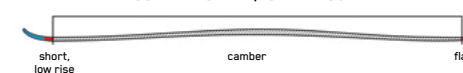

ROCKER PROFILE | SPEED ROCKER

SIZES (CM):	156, 163, 170, 177, 184
DIMENSIONS (MM):	123-78-109
WEIGHT (G):	1,886 @ 177
ROCKER:	Speed Rocker
RADIUS (M):	17.8 @ 177
CORE:	Aspen Veneer
BINDING:	Marker MXC 12 TCx light Quikclik