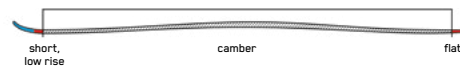

ROCKER PROFILE | SPEED ROCKER