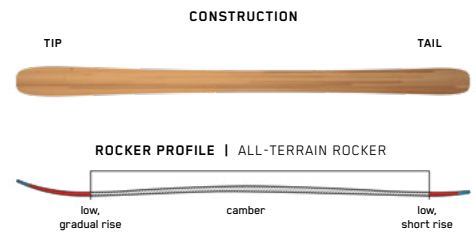

KEY FEATURES

Full Wood Core, Hybritech

SIZES (CM):	119, 129, 139, 149
DIMENSIONS (MM):	110-84-98
WEIGHT (G):	1,025 @ 139
ROCKER:	All-Terrain Rocker
RADIUS (M):	12 @ 139
CORE:	Aspen
BINDING:	Marker FDT 4.5, FDT 7.0