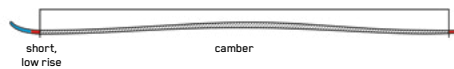

ROCKER PROFILE | SPEED ROCKER

SIZES (CM):	146, 153, 160, 167
DIMENSIONS (MM):	115-72-103
WEIGHT (G):	1,499 @ 160
ROCKER:	Speed Rocker
RADIUS (M):	14.7 @ 160
CORE:	Aspen Veneer
BINDING:	Marker ERC 11 TCx light Quikclik

DISRUPTION SC W

$749.95

The Disruption SC W is the perfect ski for women who like an agile, sporty, and short turn feel designed for solid carving on groomers. The SC W packs a serious punch thanks to classic Disruption features like Dark Matter Damping (which eliminates chatter and increases edge grip) and a responsive, sturdy I-Beam construction.