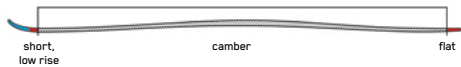

ROCKER PROFILE | SPEED ROCKER