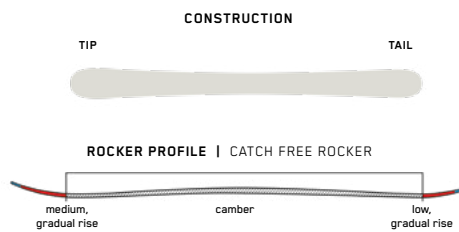

KEY FEATURES

Duracap