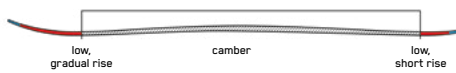

ROCKER PROFILE | ALL-TERRAIN ROCKER

SIZES (CM):	166, 172, 178, 184
DIMENSIONS (MM):	131 - 96 - 119
WEIGHT (G):	1,930 @ 184
ROCKER:	All-Terrain Rocker
RADIUS (M):	17.8 @ 184
CORE:	Aspen Veneer

ALL NEW

MINDBENDER 90C

$549.95/w binding $699.95

Harnessing the same Spectral Braid technology featured in some of its wider brethren, the Mindbender 90C offers precise torsional rigidity with a high-energy vibe. Ideal for lighter skiers or those who don't need the stability and stiffness of a metal laminate ski, the Mindbender 90C's Aspen Veneer core and All-Terrain Rocker profile will deliver a fun, lively ride anywhere on the hill.