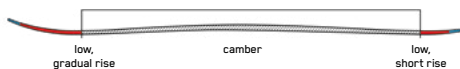

ROCKER PROFILE | ALL-TERRAIN ROCKER

SIZES (CM):	146, 153, 160, 167, 174
DIMENSIONS (MM):	118 - 84 - 106
ROCKER:	All-Terrain Rocker
WEIGHT (G) / RADIUS (M):	1,212 @ 167 / 16.3 @ 160
CORE:	Paulownia Tour Light

WAYBACK 80

The Wayback 80, maintains a lightweight construction with our Balsa / Paulownia Tour ultralight core. The added Ti Spyne (titanal laminate) gives the ski increased stability underfoot, and integrated race notches in the tip help you get uphill fast. If you're hoping to traverse fall lines and push ski mountaineering limits, the Wayback 80 is the ski for you.