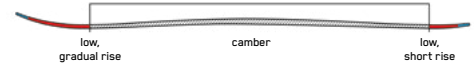

ROCKER PROFILE | ALL-TERRAIN ROCKER

SIZES (CM):	169, 176, 183, 189
DIMENSIONS (MM):	137 - 106 - 127
WEIGHT (G):	2,089 @ 183
ROCKER:	All-Terrain Rocker
RADIUS (M):	18.9 @ 183
CORE:	Aspen Veneer