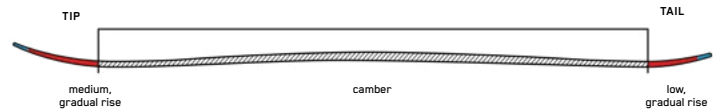

SKI TECH

ROCKER

Once thought of as a powder-specific feature, K2 pioneered the use of rocker on all-mountain and piste skis, with the rest of the ski industry following in our footsteps. Today, almost all of our skis are built with rocker, with the height and length optimized on each model for maximum performance and enjoyment.

SPEED ROCKER - Short, low rise in the tip with camber throughout and a flat tail for quick turn initiation, precise steering, and maximum stability on groomed snow.

POWDER ROCKER - High and long rise in the tip, low camber under foot, and a medium-height, long rise in the tail to maximize float in soft snow.

POWDER TWIN ROCKER - High and long rise in both the tip and tail for maximum float in soft snow.

ALL-TERRAIN ROCKER - Gradual rise in the tip for great versatility in all conditions, with a low, short rise in the tail for added control in variable snow.

ALL-TERRAIN TWIN ROCKER - gradual, extended rise in the tip and tail for added versatility and control in all conditions.

CATCH FREE ROCKER - Effortless turn initiation at slow to moderate speeds thanks to a medium-height, gradual rise in the tip and a low, gradual rise in the tail.

CORES

K2 uses a variety of wood species in our cores to fine-tune the performance characteristics of each ski.

ASPEN

Lightweight and resilient. Great all-around core material.

FIR

Energetic, tough, dense wood that absorbs impacts well.

BALSA

Ultra light and responsive, balsa is used in the core of our lightest touring ski, the Wayback 80.

PAULOWNIA

Lively, flexible wood with excellent strength-to-weight ratio.

MAPLE

Dense hardwood with excellent power transfer and stability.