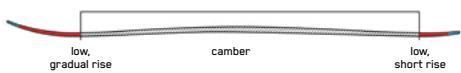

ROCKER PROFILE | ALL-TERRAIN ROCKER

SIZES (CM):	166, 172, 178, 184, 190
DIMENSIONS (MM):	134-99-120
WEIGHT (G):	2,200 @ 184
ROCKER:	All-Terrain Rocker
RADIUS (M):	19.6 @ 184
CORE:	Aspen Veneer

ALL NEW

MINDBENDER 96C

$649.95

Are you looking for an all mountain ski that's equally comfortable on hard pack, bumps or the occasional powder day? Look no further than the all new K2 Mindbender 96C. Featuring K2 patented Spectral Braid technology, Bio Resin and Uni-Directional Flax. The 96C delivers a playful and stable demeanor which is sure to inspire confidence while exploring the resort.