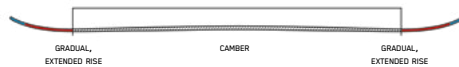

ROCKER PROFILE | ALL-TERRAIN TWIN ROCKER