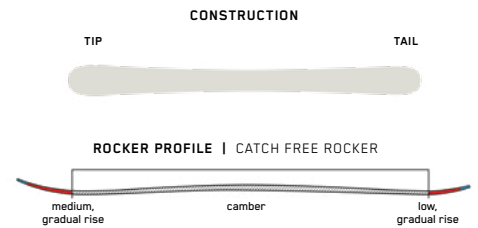

KEY FEATURES

Duracap

SIZES (CM):	109, 119, 129, 139
DIMENSIONS (MM):	97-72-93
WEIGHT (G):	750 @ 129
ROCKER:	Catch Free Rocker
RADIUS (M):	8 @ 129
CORE:	Composite
BINDING:	Marker FDT 4.5, FDT 7.0