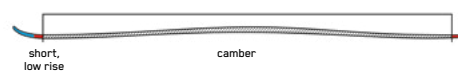

ROCKER PROFILE | SPEED ROCKER

SIZES (CM):	156, 163, 170, 177
DIMENSIONS (MM):	125-78-111
WEIGHT (G):	1,671 @ 170
ROCKER:	Speed Rocker
RADIUS (M):	15.6 @ 170
CORE:	Aspen Veneer
BINDING:	Marker M3 11 Compact Quikclik

DISRUPTION 76

No MAP

Lessons are out for the winter and you're ready to start exploring the mountain on your own terms. The Disruption 76 is the ski that will take you everywhere with confidence. Its nimble and forgiving design, featuring our Catch Free Rocker profile, will keep you smiling all day long as you continue to develop your skills and push your limits as a skier.