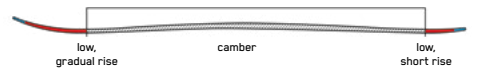

ROCKER PROFILE | ALL-TERRAIN ROCKER

SIZES (CM):	148, 154, 160, 166, 172
DIMENSIONS (MM):	131 - 96 - 119
WEIGHT (G):	1,630 @ 166
ROCKER:	All-Terrain Rocker
RADIUS (M):	14.1 @ 166
CORE:	Aspen Veneer