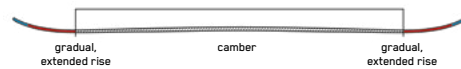

ROCKER PROFILE | ALL-TERRAIN TWIN ROCKER