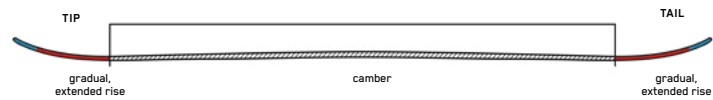

CATCH FREE ROCKER - Effortless turn initiation at slow to moderate speeds thanks to a medium-height, gradual rise in the tip and a low, gradual rise in the tail.