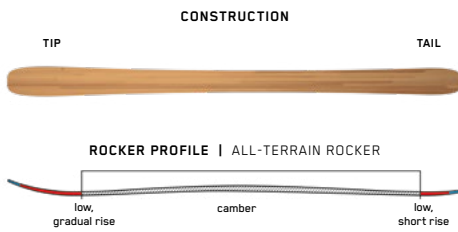

KEY FEATURES

Slantwall

SIZES (CM):	149, 156, 163, 170, 177
DIMENSIONS (MM):	130-85-113
ROCKER:	All-Terrain Rocker
RADIUS (M):	12.1 @ 163
CORE:	Aspen Veneer
BINDING:	Marker Free Ten Quickklik