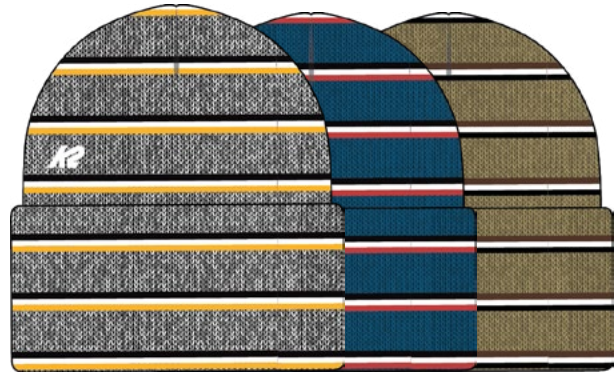

K2 STRIPED BEANIE

SIZES: ONE SIZE
MATERIALS: 100% ACRYLIC
COLORS: BLACK, GREY, NAVY, TAN

NEW