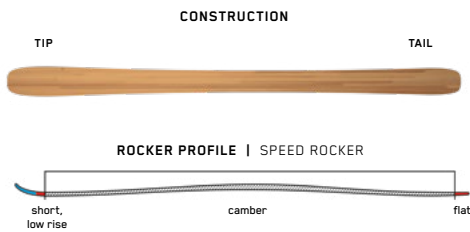

KEY FEATURES

Full Wood Core, Triaxial Braid

SIZES (CM):	134, 144, 154
DIMENSIONS (MM):	104-68-88
WEIGHT (G):	975 @ 144
ROCKER:	Speed Rocker
RADIUS (M):	16 @ 144
CORE:	Aspen
BINDING:	Marker FDT 7.0

MINDBENDER TEAM

$449.95

The Mindbender Team is the go-to tool for young guns who are looking to hang with the big dogs on serious freeride terrain. With a responsive Aspen Veneer core and versatile All-Terrain Rocker, this is no watered-down kids' ski - these planks are a smaller version of our legendary Mindbender adult skis and they're built to blast.