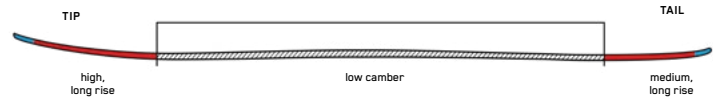

POWDER TWIN ROCKER - High and long rise in both the tip and tail for maximum float in soft snow.