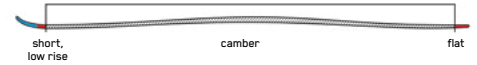

ROCKER PROFILE | SPEED ROCKER

SIZES (CM):	146, 153, 160, 167
DIMENSIONS (MM):	127-74-109
WEIGHT (G):	1,471 @ 160
ROCKER:	Speed Rocker
RADIUS (M):	12.6 @ 160
CORE:	Aspen Veneer
BINDING:	Marker ER3 10 Compact Quikclik