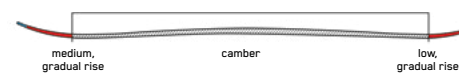

ROCKER PROFILE | CATCH FREE ROCKER