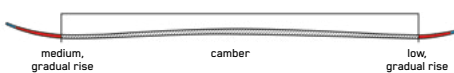

ROCKER PROFILE | CATCH FREE ROCKER

SIZES (CM):	156, 163, 170, 177
DIMENSIONS (MM):	126-76-110
WEIGHT (G):	1,607 @ 170
ROCKER:	Catch Free Rocker
RADIUS (M):	14.4 @ 170
CORE:	Composite
BINDING:	Marker M2 10 Quikclik, Marker M2 10

DISRUPTION 76X

$549.95

There comes a time to step out of the rental line and experience the pride of ownership with your very own pair of skis. These smooth, versatile performers have all the tech you need, headlined by our I-Beam construction and Catch Free Rocker profile. Ditch the bunny hill and broaden your horizons with the Disruption 76X.