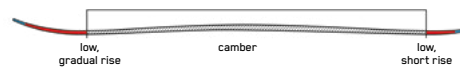

ROCKER PROFILE | ALL-TERRAIN ROCKER

SIZES (CM):	163, 170, 177
DIMENSIONS (MM):	113-80-100
ROCKER:	All-Terrain Rocker
WEIGHT (G) / RADIUS (M):	968 / 20 @ 170
CORE:	Balsa/Paulownia Tour Ultra Light