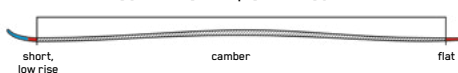

ROCKER PROFILE | SPEED ROCKER