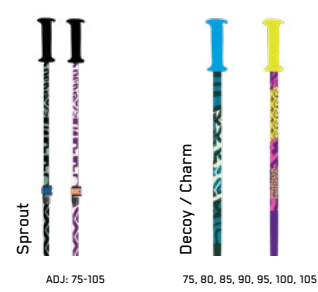

POLES & HELMETS

MEN'S

WOMEN'S

ADJUSTABLE

YOUTH

MEN'S

WOMEN'S

YOUTH