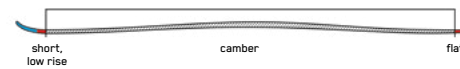

ROCKER PROFILE | SPEED ROCKER

SIZES (CM):	146, 153, 160, 167
DIMENSIONS (MM):	123-78-108
WEIGHT (G):	1,599 @ 160
ROCKER:	Speed Rocker
RADIUS (M):	14.4 @ 160
CORE:	Aspen Veneer
BINDING:	Marker ER3 10 Compact Quikclik

DISRUPTION 76C W $599.95

Packed from tip to tail with features like our I-Beam construction and Hybritech sidewalls, the 76C W is built for women who need a piste ski that is light underfoot and quick edge to edge. Its Aspen Light Core is lightweight enough to be easy on the legs, but energetic in turns -- letting you carve through corduroy all day. The Hybritech sidewalls give the ski accuracy, power, and a firm edge grip. The 76C's are the ultimate piste performer for inspiring confidence on the hill.