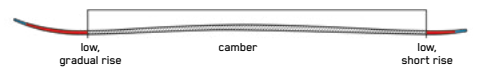

ROCKER PROFILE | ALL-TERRAIN ROCKER

SIZES (CM):	153, 160, 167
DIMENSIONS (MM):	121 - 89 - 107
WEIGHT (G):	1,150 @ 160
ROCKER:	All-Terrain Rocker
RADIUS (M):	15.8 @ 160
CORE:	Paulownia Tour Light