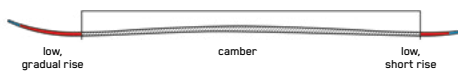

ROCKER PROFILE | ALL-TERRAIN ROCKER

SIZES (CM):	165, 172, 179, 186
DIMENSIONS (MM):	132 - 106 - 121
WEIGHT (G):	1,475 @ 179
ROCKER:	All-Terrain Rocker
RADIUS (M):	22.3 @ 179
CORE:	Paulownia Tour Light

ALL NEW

WAYBACK 98 $749.95

The all-new Wayback 98 is the most universal tool in the Wayback collection. Narrow enough for a spring tour but wide enough to navigate variable conditions. Featuring K2's Titanal Touring Tech, All Terrain Rocker, and Bio Resin. K2 redefines the standard for lightweight and high-performance touring skis in the Wayback 98.