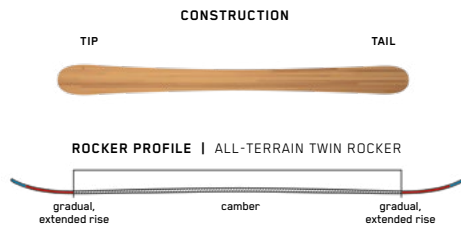

KEY FEATURES

Full Wood Core, Duracap, Full Height Twin-Tip

SIZES (CM):	109, 119, 129, 139, 149
DIMENSIONS (MM):	102-75-96
WEIGHT (G):	890 @ 129
ROCKER:	All-Terrain Twin Rocker
RADIUS (M):	10 @ 129
CORE:	Aspen
BINDING:	Marker FDT 4.5, FDT 7.0

**DREAMWEAVER $299.95/
$449.95/399.95**

Your little one hits every single side hit and jump in sight. She might even look up to the older girls ripping park laps and putting the boys to shame. If she's on a mission to learn 180s, slide boxes, and jib around the entire mountain, snag her a pair of Dreamweavers. With a durable cap construction and full wood core, she'll be developing the skills to be in podium contention sooner than you might think.