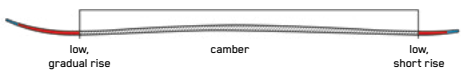

ROCKER PROFILE | ALL-TERRAIN ROCKER