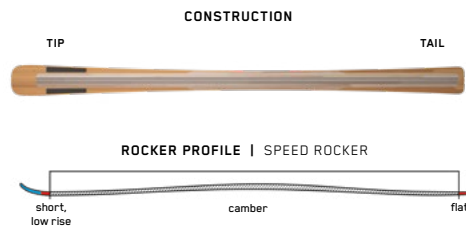

KEY FEATURES

Dark Matter Damping, Carbon I-Beam, Powerwall

SIZES (CM):	156, 162, 168, 174
DIMENSIONS (MM):	126-73-108
ROCKER:	Speed Rocker
RADIUS (M):	15.2 @ 174
CORE:	Aspen Veneer
BINDING:	Marker M3 10 Compact Quickklik