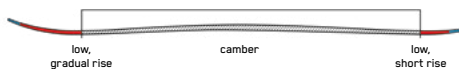

ROCKER PROFILE | ALL-TERRAIN ROCKER