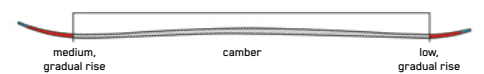

ROCKER PROFILE | CATCH FREE ROCKER

SIZES (CM):	156, 163, 170, 177
DIMENSIONS (MM):	126-76-110
WEIGHT (G):	1,607 @ 170
ROCKER:	Catch Free Rocker
RADIUS (M):	14.4 @ 170
CORE:	Aspen Light
BINDING:	Marker M3 10 Compact Quikclik