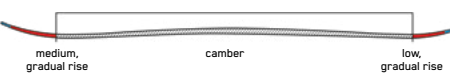

ROCKER PROFILE | CATCH FREE ROCKER