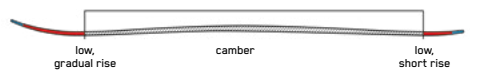

ROCKER PROFILE | ALL-TERRAIN ROCKER

SIZES (CM):	160, 166, 172, 178
DIMENSIONS (MM):	132 - 90 - 117
WEIGHT (G):	1,708 @ 172
ROCKER:	All-Terrain Rocker
RADIUS (M):	14.1 @ 172
CORE:	Aspen Veneer
BINDING:	Squire 11 Quikclik, flat