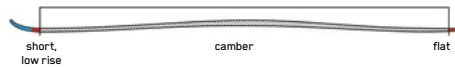

ROCKER PROFILE | SPEED ROCKER

SIZES (CM):	165, 170, 175, 180
DIMENSIONS (MM):	118-74-104
WEIGHT (G):	1,836 @ 175
ROCKER:	Speed Rocker
RADIUS (M):	18.1 @ 175
CORE:	Maple/Aspen
BINDING:	Marker MXCELL 12 TCx Quiklik

DISRUPTION STi

$849.95

The Disruption STis are for the aggressive expert skier who goes all-in on every turn and demands a rock-solid edge hold. The Disruption STi utilizes a tighter turn radius for added agility and maneuverability - without sacrificing speed. Like other models in the Disruption family, Dark Matter Damping and a Speed Rocker profile delivers a smooth, deflection-free feel - elevating your game when conditions are firm and fast.