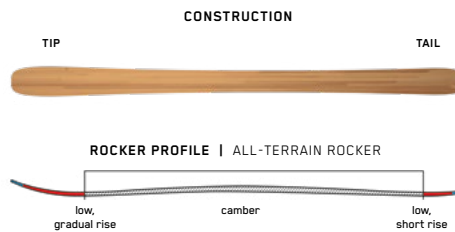

KEY FEATURES

Hybritech, Tapered Tip/Tail

SIZES (CM):	145, 155, 165
DIMENSIONS (MM):	127-98-116
WEIGHT (G):	1,495 @ 155
ROCKER:	All-Terrain Rocker
RADIUS (M):	14.3 @ 153
CORE:	Aspen Veneer

MINDBENDER JR $349.95/

$399.95/449.95

For the little grom with big-mountain dreams, step into the Mindbender Jr. With a full wood core, quick edge-to-edge feel, and the same look as our award-winning Mindbender adult freeride skis, these boards are the ideal launch pad for young skiers with lofty aspirations.