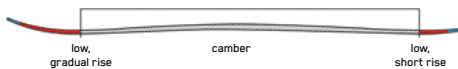

ROCKER PROFILE | ALL-TERRAIN ROCKER