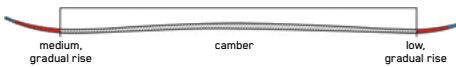

ROCKER PROFILE | CATCH FREE ROCKER

SIZES (CM):	109, 119, 129, 139
DIMENSIONS (MM):	97-72-93
WEIGHT (G):	750 @ 129
ROCKER:	Catch Free Rocker
RADIUS (M):	8 @ 129
CORE:	Composite
BINDING:	Marker FDT 4.5, FDT 7.0

INDY $279.95/329.95

When your little guy is ready to click into his very first pair of skis, the Indy will have him grinning ear to ear. Catch Free Rocker provides an intuitive ski experience, ensuring even the youngest family member can catch the ski bug early on in life.