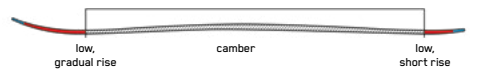

ROCKER PROFILE | ALL-TERRAIN ROCKER

SIZES (CM):	149, 156, 163, 170
DIMENSIONS (MM):	128 - 85 - 116
WEIGHT (G):	1,550 @ 163
ROCKER:	All-Terrain Rocker
RADIUS (M):	11.9 @ 163
CORE:	Aspen Veneer