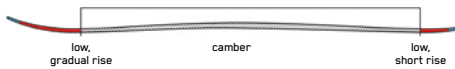

ROCKER PROFILE | ALL-TERRAIN ROCKER

SIZES (CM):	154, 160, 166, 172, 178
DIMENSIONS (MM):	134 - 99 - 120
WEIGHT (G):	1,987 @ 166
ROCKER:	All-Terrain Rocker
RADIUS (M):	15.4 @ 166
CORE:	Aspen Veneer

ALL NEW
MINDBENDER 96C

$649.95

Are you looking for an all mountain ski that's equally comfortable on hard pack, bumps or the occasional powder day? Look no further than the all new K2 Mindbender 96C W – featuring K2's patented Spectral Braid technology, Bio Resin and Uni-Directional Flax. The 96C W delivers a playful yet stable feel, allowing you to explore all over the hill.