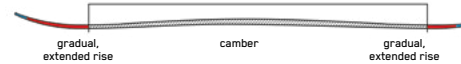

ROCKER PROFILE | ALL-TERRAIN ROCKER