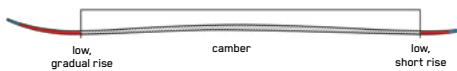

ROCKER PROFILE | ALL-TERRAIN ROCKER

SIZES (CM):	146, 152, 158, 164, 170, 176
DIMENSIONS (MM):	130-89-114
WEIGHT (G):	1,756 @ 164
ROCKER:	All-Terrain Rocker
RADIUS (M):	13.1 @ 164
CORE:	Aspen Veneer

MINDBENDER 85 W

$449.95/w binding no MAP

Designed for intermediate female skiers looking to get off the groomers and into more adventurous terrain, the Mindbender 85 W provides an agile, forgiving platform that excels in a variety of conditions. Sharing the same lightweight Aspen Veneer core and All-Terrain Rocker profile as some of its bigger sisters, this ski is also available in shorter lengths for smaller skiers.