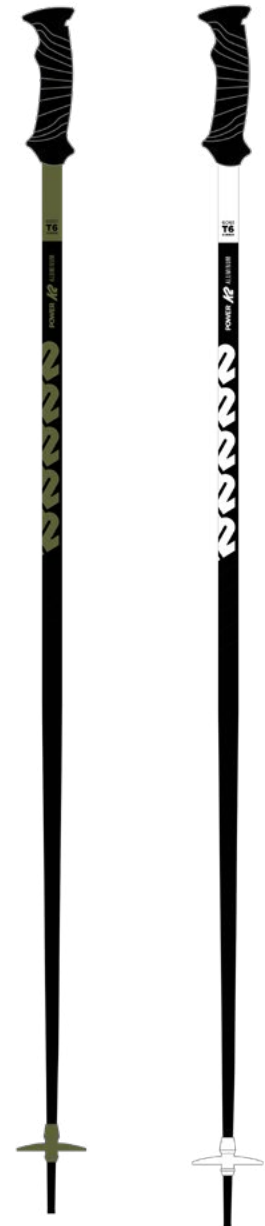

KEY FEATURES
Nesting Baskets

GRIP:	Performance Rubber
SHAFT:	18mm Aluminum
BASKET:	60mm Performance
SIZES (CM):	110, 115, 120, 125, 130, 135
COLORS:	Green, White