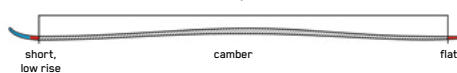

ROCKER PROFILE | SPEED ROCKER

SIZES (CM):	163, 170, 177, 184
DIMENSIONS (MM):	125-82-111
WEIGHT (G):	1,923 @ 177
ROCKER:	Speed Rocker
RADIUS (M):	18.4 @ 177
CORE:	Aspen Veneer
BINDING:	Marker MXCELL 12 TCx Quikclik

DISRUPTION 78Ti

$849.95

Strung up with our revolutionary Dark Matter Damping and Titanal I-Beam construction, this ski can bend and arc like nothing you've ever experienced. From the firmness of first chair to the uncertainties of afternoon chop, the Disruption 78Ti will redefine your perception of versatile piste performance.