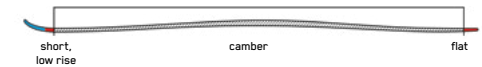

ROCKER PROFILE | SPEED ROCKER

SIZES (CM):	155, 160, 165, 170
DIMENSIONS (MM):	125-72-107
WEIGHT (G):	1,627 @ 165
ROCKER:	Speed Rocker
RADIUS (M):	13.6 @ 165
CORE:	Aspen Veneer
BINDING:	Marker MXC 12 TCx light Quiklik