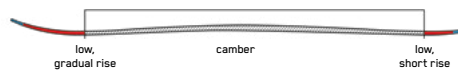

ROCKER PROFILE | ALL-TERRAIN ROCKER

SIZES (CM):	156, 163, 170, 177
DIMENSIONS (MM):	128 - 85 - 116
WEIGHT (G):	1,650 @ 170
ROCKER:	All-Terrain Rocker
RADIUS (M):	13.1 @ 170
CORE:	Aspen Veneer