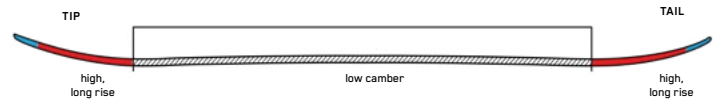

ALL-TERRAIN ROCKER - Gradual rise in the tip for great versatility in all conditions, with a low, short rise in the tail for added control in variable snow.