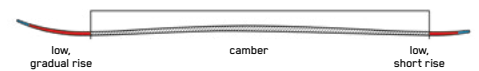

ROCKER PROFILE | ALL-TERRAIN ROCKER

SIZES (CM):	160, 167, 174, 186
DIMENSIONS (MM):	121 - 89 - 107
WEIGHT (G):	1,275 @ 174
ROCKER:	All-Terrain Rocker
RADIUS (M):	19.3 @ 174
CORE:	Paulownia