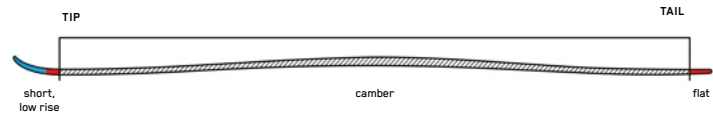

SKI TECH

ROCKER

Once thought of as a powder-specific feature, K2 pioneered the use of rocker on all-mountain and piste skis, with the rest of the ski industry following in our footsteps. Today, almost all of our skis are built with rocker, with the height and length optimized on each model for maximum performance and enjoyment.

SPEED ROCKER - Short, low rise in the tip with camber throughout and a flat tail for quick turn initiation, precise steering, and maximum stability on groomed snow.

POWDER ROCKER - High and long rise in the tip, low camber under foot, and a medium-height, long rise in the tail to maximize float in soft snow.