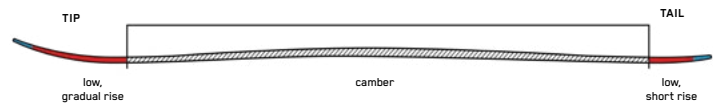

ALL-TERRAIN TWIN ROCKER - gradual, extended rise in the tip and tail for added versatility and control in all conditions.