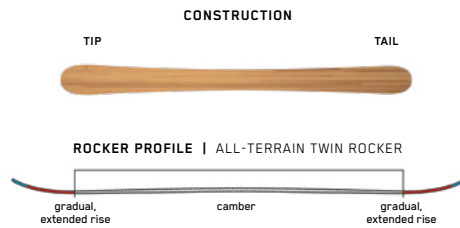

KEY FEATURES

Full Wood Core, Duracap, Full Height Twin-Tip

SIZES (CM):	109, 119, 129, 139, 149
DIMENSIONS (MM):	102-75-96
WEIGHT (G):	890 @ 129
ROCKER:	All-Terrain Twin Rocker
RADIUS (M):	10 @ 129
CORE:	Aspen
BINDING:	Marker FDT 4.5, FDT 7.0

**JUVY $299.95/
$349.95-449.95**

When it's time for your grom to step up to a more capable pair of kids' skis, look no further than the Juvy. A lightweight composite core and durable cap construction make for a reliable ski that won't break the bank.