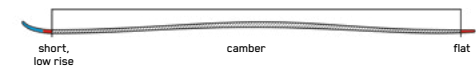

ROCKER PROFILE | SPEED ROCKER

SIZES (CM):	142, 149, 156, 163
DIMENSIONS (MM):	126-76-110
WEIGHT (G):	1,420 @ 156
ROCKER:	Speed Rocker
RADIUS (M):	11.8 @ 156
CORE:	Aspen Light
BINDING:	Marker ER3 10 Compact Quikclik