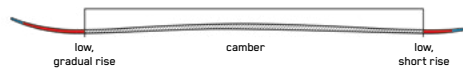

ROCKER PROFILE | ALL-TERRAIN ROCKER

SIZES (CM):	155, 162, 169, 176
DIMENSIONS (MM):	138 - 106 - 127
WEIGHT (G):	1,770 @ 169
ROCKER:	All-Terrain Rocker
RADIUS (M):	15.7 @ 169
CORE:	Aspen Veneer

MINDBENDER 99Ti W

$749.95

The K2 Mindbender 99Ti women's-specific freeride ski is built for those who demand complete versatility day in, and day out. Equipped with Titanal Y-Beam construction, the 99Ti offers a damp and stable ride for when speeds are high, and conditions get choppy. The All-Terrain Rocker delivers added control and agility for when you find yourself in those tight spots. The 99Ti is the ultimate champion of versatility in women's skis.