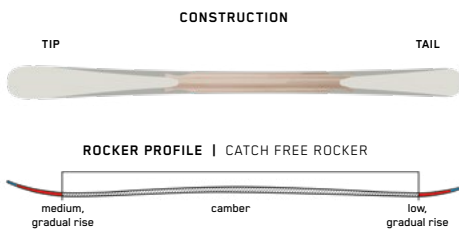

RENTAL  
**STRIKE**

**KEY FEATURES**

Duracap

<b>SIZES (CM):</b>	124, 136, 142, 149, 156, 163, 170, 177
<b>DIMENSIONS (MM):</b>	115-75-106
<b>ROCKER:</b>	Catch Free Rocker
<b>RADIUS (M):</b>	15 @ 170
<b>CORE:</b>	Aspen Light
<b>BINDING:</b>	Marker M2 10 Quickclick