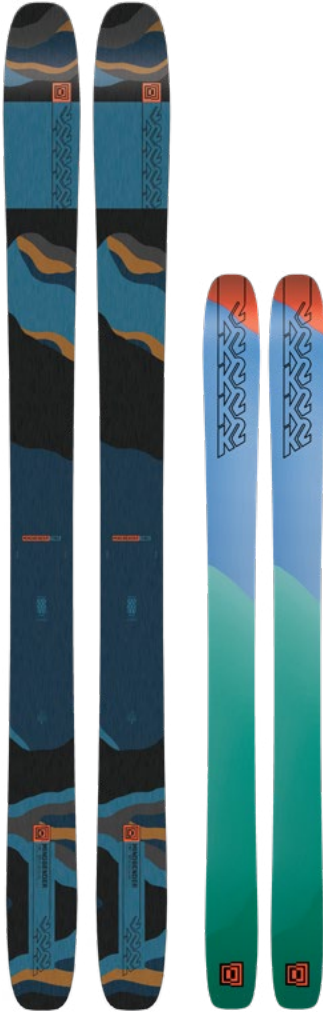

#### ROCKER PROFILE | ALL-TERRAIN ROCKER

<b>SIZES (CM):</b>	149, 156, 163, 170
<b>DIMENSIONS (MM):</b>	128 - 85 - 116
<b>WEIGHT (G):</b>	1,550 @ 163
<b>ROCKER:</b>	All-Terrain Rocker
<b>RADIUS (M):</b>	11.9 @ 163
<b>CORE:</b>	Aspen Veneer

## MINDBENDER 116C

\$749.95

The all-new K2 Mindbender 116C encapsulates everything our athletes have been looking for in a powder ski. The 116C underwent strategic updates to shape and rocker profiles with the intention of maximizing float, stability, and maneuverability. Featuring K2's patented Spectral Braid technology, Bio Resin, and Uni-Directional Flax. The 116C is inspired and loved by pro athletes Max Hitzig and Greg Hope.