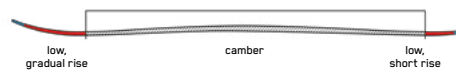

ROCKER PROFILE | ALL-TERRAIN ROCKER

SIZES (CM):	165, 172, 179, 186
DIMENSIONS (MM):	126 - 98 - 114
WEIGHT (G):	1,390 @ 179
ROCKER:	All-Terrain Rocker
RADIUS (M):	22.1 @ 179
CORE:	Paulownia

ALL NEW

WAYBACK 89 $699.95

Break trail and drop in like never before on the all-new Wayback 89. Completely redesigned with input from athletes and guides, the all-new Wayback 89 boasts a new construction, shape, and profile featuring K2's Titanal Touring Tech, All Terrain Rocker, and Bio Resin. The Wayback collection redefines the standard for lightweight and high-performance touring skis.