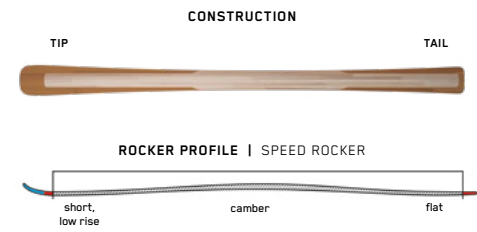

KEY FEATURES

I-Beam, Hybritech

SIZES (CM):	149, 156, 163, 170, 177
DIMENSIONS (MM):	126-76-110
ROCKER:	Speed Rocker
RADIUS (M):	14.4 @ 170
CORE:	Aspen Light
BINDING:	Marker M3 10 Compact Quickklik